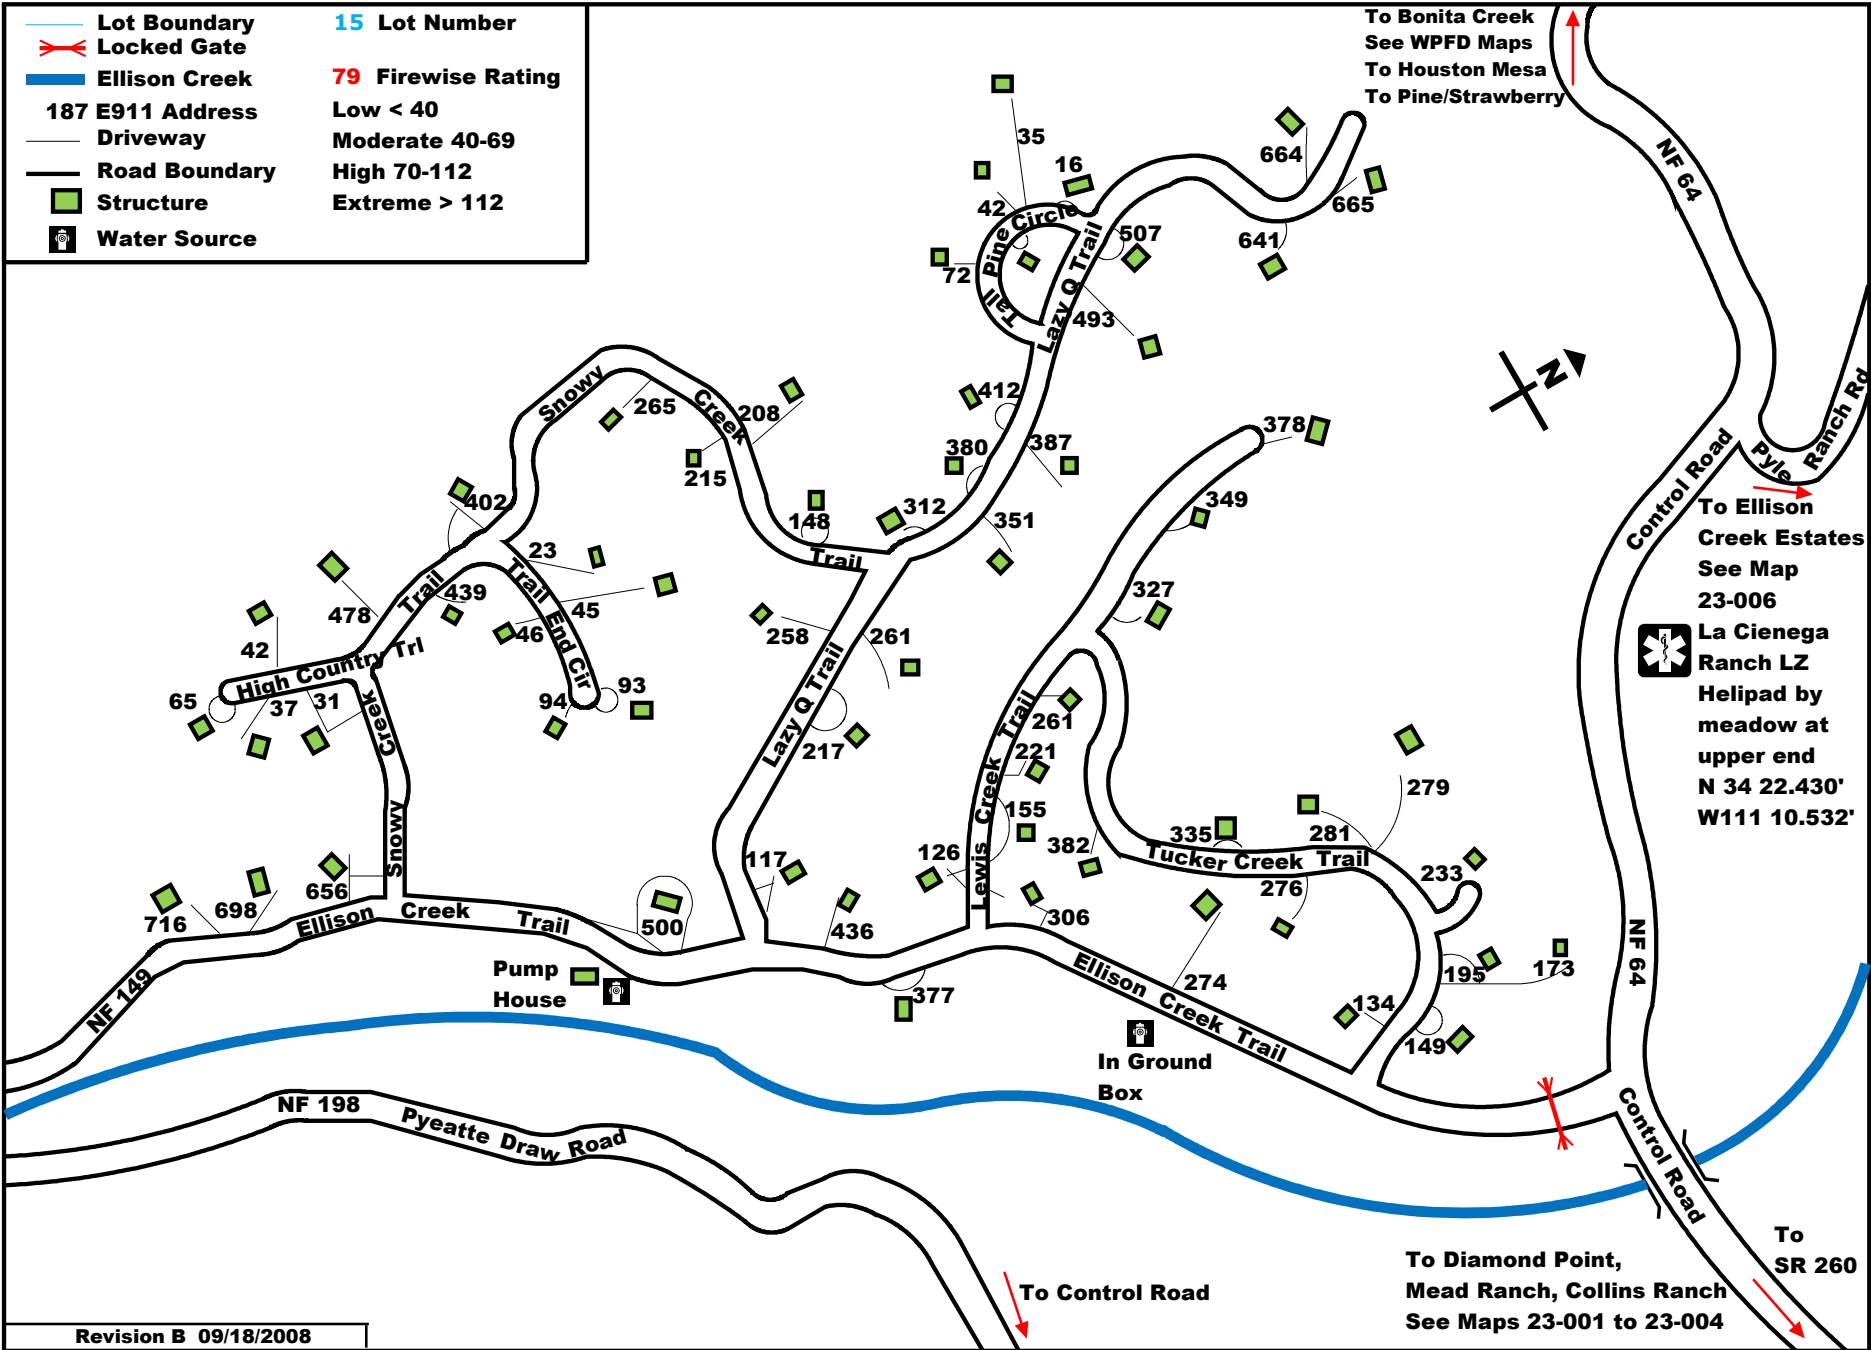

	Lot Boundary	15 Lot Number
	Locked Gate	79 Firewise Rating
	Ellison Creek	Low < 40
	187 E911 Address	Moderate 40-69
	Driveway	High 70-112
	Road Boundary	Extreme > 112
	Structure	
	Water Source	

Revision B 09/18/2008

Hellsgate Fire District

Ellison Creek Summer Homes

Map 23-005