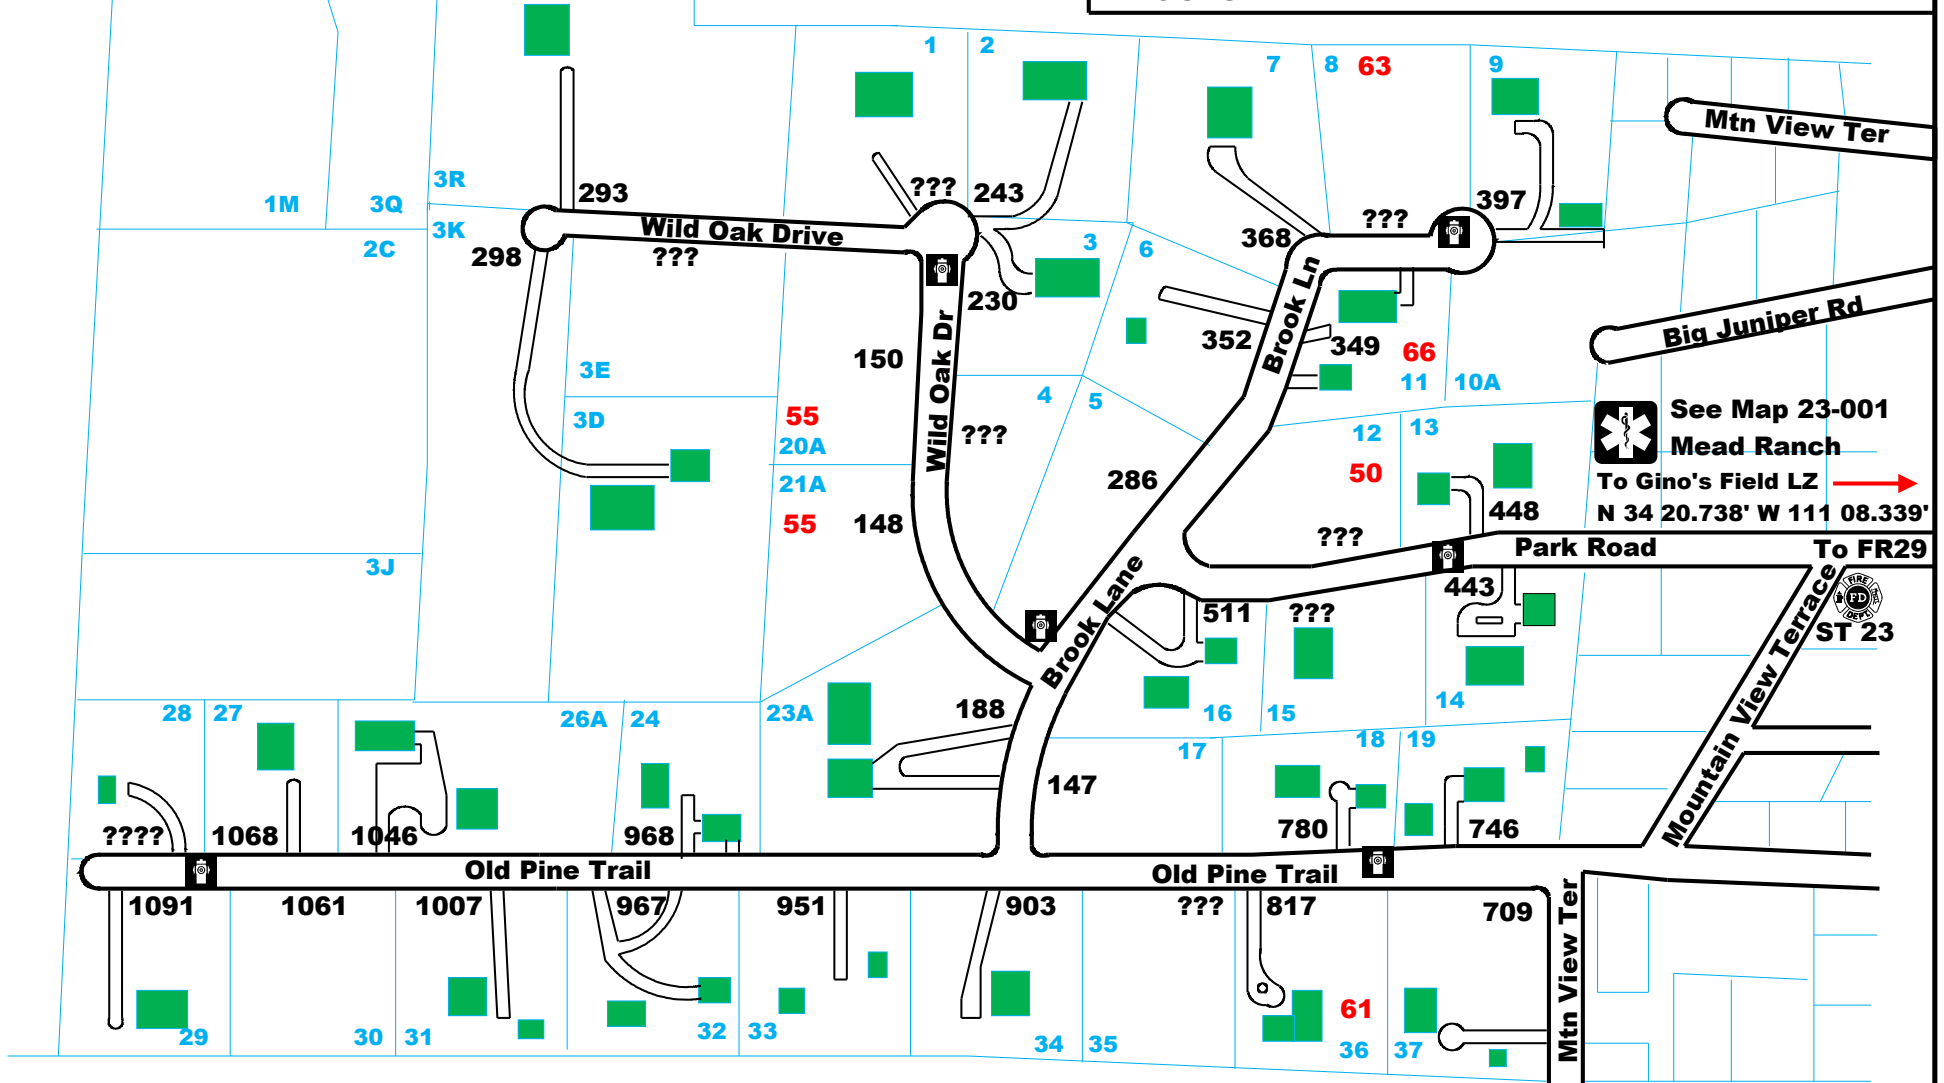

See Map 23-003
Zane Grey Meadows

79 Firewise Rating
Low < 40
Moderate 40-69
High 70-112
Extreme > 112

1 Lot Number
448 E911 Address
Driveway
Lot Line
Road Boundary

See Map 23-001
Mead Ranch
To Gino's Field LZ →
N 34 20.738' W 111 08.339'

Revision B - 09/17/08

Hellsgate Fire District

Collins Ranch

Map 23-002